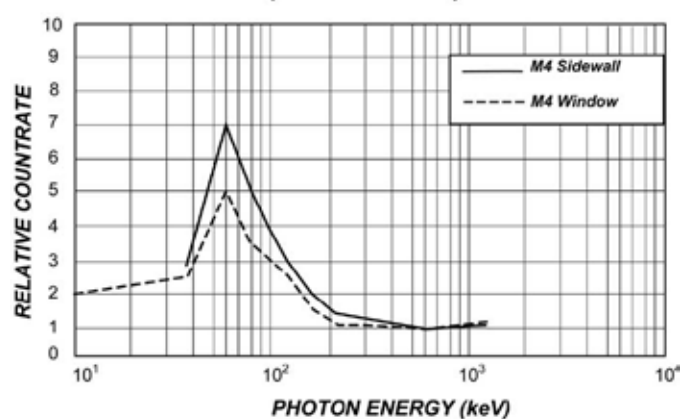

ENERGY RESPONSE
(Relative to Cs-137)