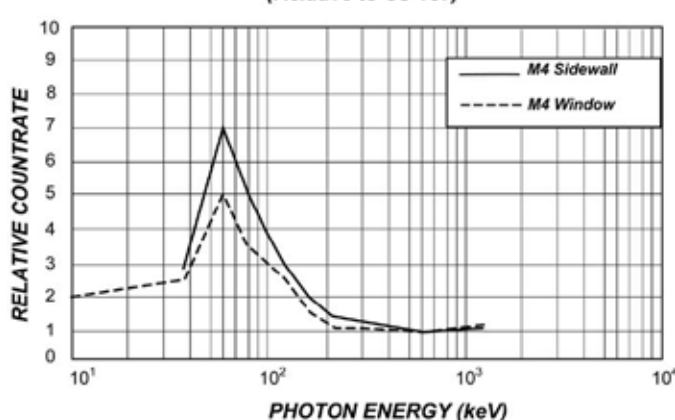

## Limited Warranty

1 year limited warranty

Optional SI Meter Scale: 0-500 µSv/hr & 0-50 mR/hr

ENERGY RESPONSE  
(Relative to Cs-137)

ENERGY RESPONSE  
(Relative to Cs-137)