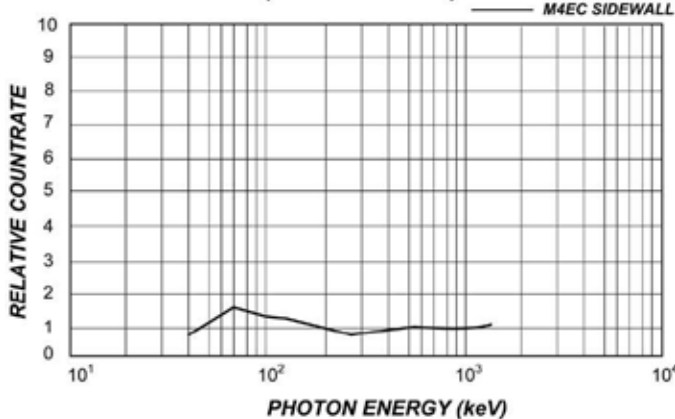

ENERGY RESPONSE
(Relative to Cs-137)